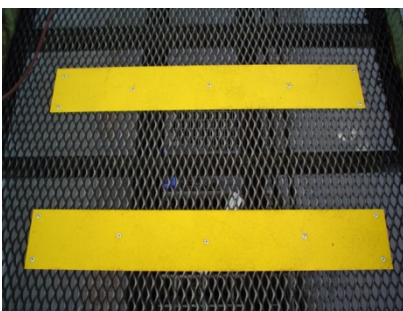

INDUSTRIAL HEAVY DUTY ANTI-SLIP

STAIR NOSINGS

For concrete, checker plate, expanded mesh or timber stairs

LADDER RUNG COVERS

Can be fitted to rounded or squared ladder rungs

SAFE PLATE

Available in many shapes and sizes

Features and benefits

- Provides secure footing on wet or dry surfaces
- High impact resistant
- Chemical and UV resistant
- Long effective life
- Easy to clean
- Standard or custom sizes available
- Also available in black
- Excellent on trucks as well