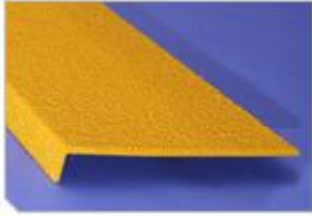

Stairtreads

STYLE ASR 70, 120, 150 & 230 Stair Treads

This stairtread is applied to any hard surface step edges such as brick tile, steel, terrazzo, vinyl or bare timber, indoors or outside that are slippery or damaged. Apart from the non-slip qualities of the tread, it also protects the stair edge from trolley damage etc.

COLOURS

BASES: Safety Yellow, Black, combination Black & Safety Yellow and Glow in the Dark "Photo luminescent".

DIMENSIONS

70, 120, 150 & 230 mm deep x 20 mm nose with ramped rear edge.