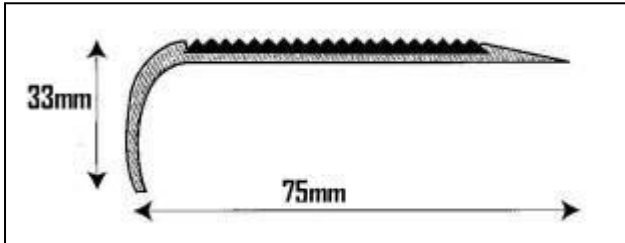

Anti-Slip Safety Solutions Pty Ltd

Slip prevention, remedial cleaning & sealing specialists since 1996

CALL 1300 667 547 Mobile 0418 828 850

Fax: 02 9383 8575 or 1300 723 222 Website: www.asssco.com.au

Email: info@asssco.com.au PO Box 207 Concord NSW 2137

ABN 53 133 555 601

AS6 PRODUCT INFORMATION SHEET

AS6 Stair Nosing has been designed for both carpeted and hard surface stairs. The aluminium base is anodised or powder coated, with a PVC insert. This profile can also be fitted with a Photo-luminescent insert. AS1428.2-1992 and AS 1428.1-2001 compliant

Aluminium Our profiles are extruded from 6060/T5 Alloy; this can be interchanged with 6063/T5. Both alloys are architectural grade with good surface finish and very good corrosion resistance.

Anodising Aluminium profiles are anodised 15 – 20 microns in accordance with AS 1231:2000. The following finishes are available; Clear (Natural Silver) Gold (Summer Maize) and Bronze (Amber Gold)

Powder Coating (electrostatic powder spray) finishes are available in: Black, Apeo, Pewter, Claret, Brown, Beige and Doeskin. Custom anodising or powder coating is available on request.

PVC Inserts our insert material is lead free PPVC with UV stabilization. It has been formulated to comply with the requirements of the European RoHS directive, namely it does not contain any lead, cadmium, mercury or hexavalent chromium. Material property values: - specific gravity –ASTM D792, value 1.45. Hardness ASTM D2240, Shore A 80—85

Double Sided Tape Our double-sided tape is made of non-woven rayon paper with high strength, long life acrylic adhesive. Typical adhesion characteristics are; Peel – 1.35kgf per 25mm, shear strength – 7.5kg per 25Sq mm

Standard Length The AS6 profile standard length is 4300mm. AS6 stair nosing can be cut to size and supplied ready for installation.

Custom Made Profiles We offer a design and manufacture service for specific applications. Please contact us for further information.

Insert Colour Chart (colour chart as a guide only)

Salmon	Pewter	Tan	Cherry Red	Brown	Blue	Photo lumin.

Beige	Dark Green	Safety Yellow	Terracotta	Black	Light Green	Apeo